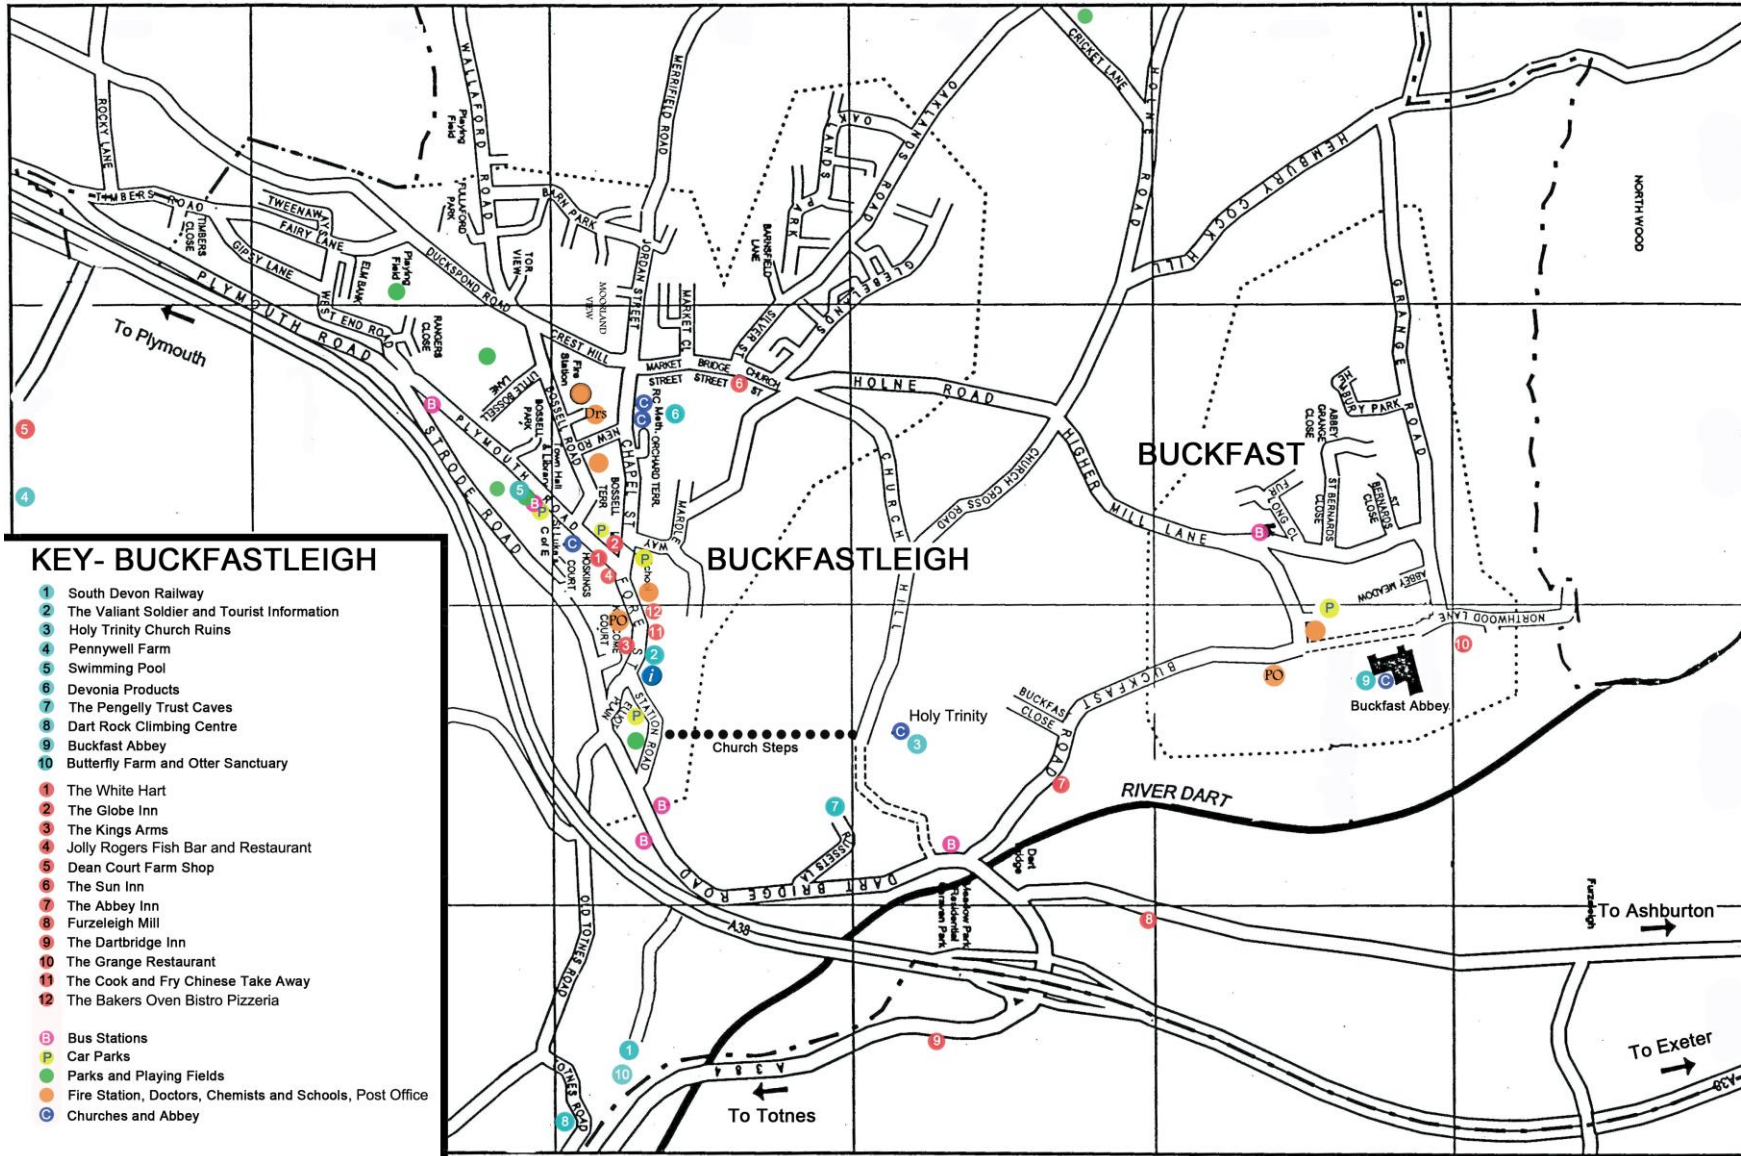

How to Find Buckfastleigh Town Hall

The address for Buckfastleigh Town Hall is 34 Bossell Road, Buckfastleigh TQ11 0DD, the approach from either direction is via Plymouth Road and Car Parking is in the Public Car Park situated on the R.H. side of Plymouth Road just prior to the left hand turn into Bossell Road.